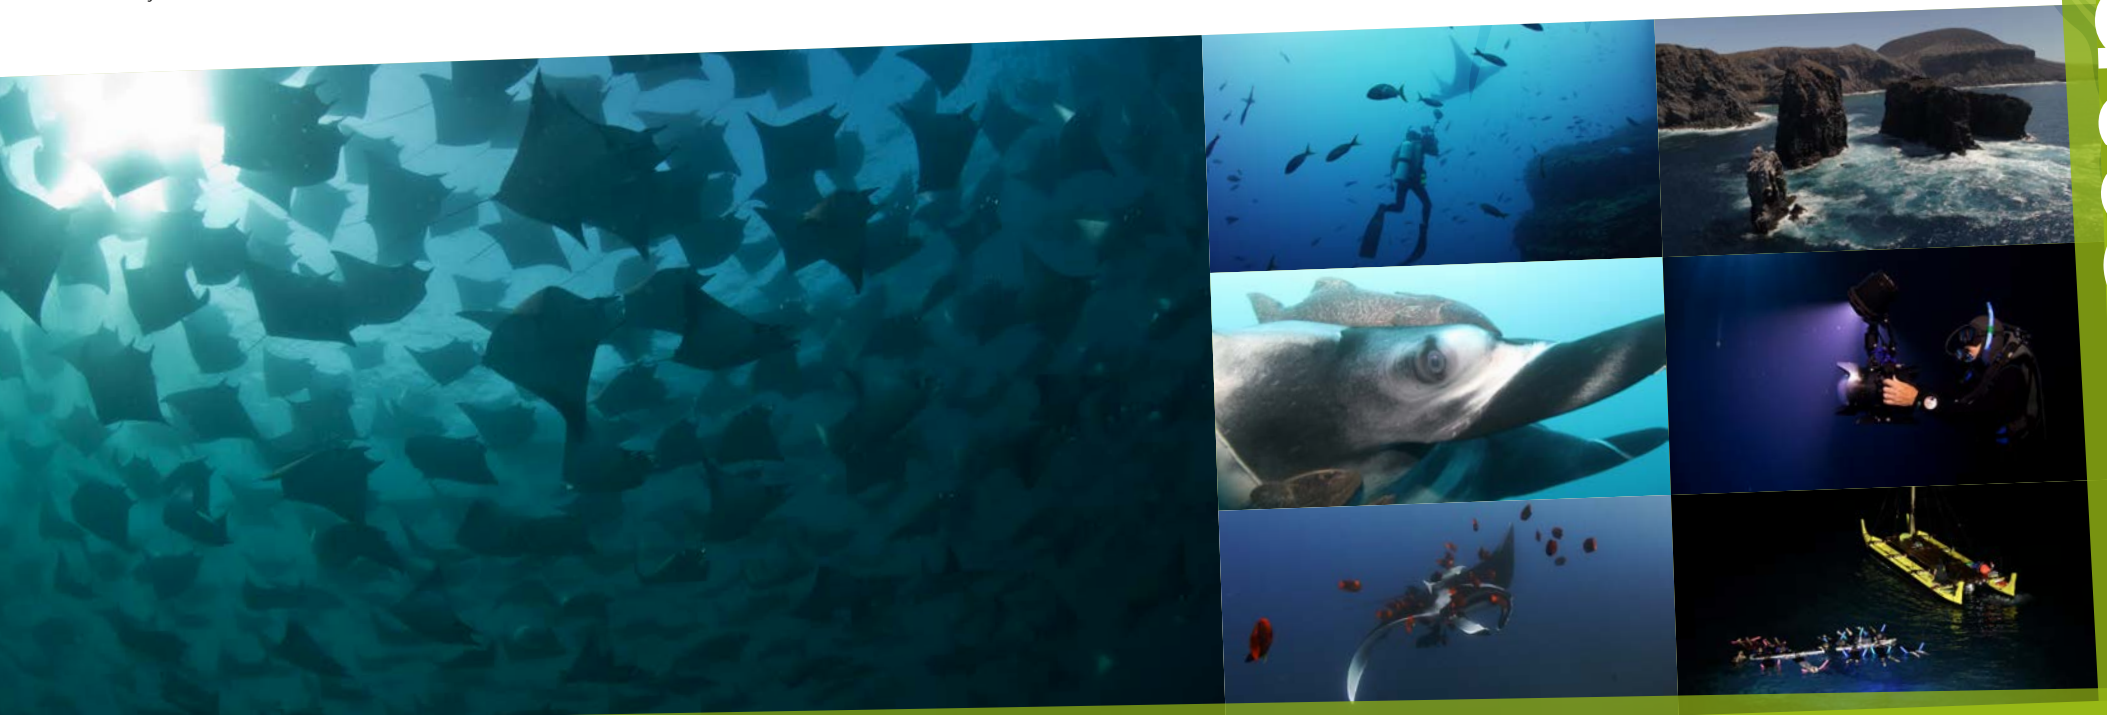

in terms of intelligence, giant manta rays may be closer to dolphins and elephants than many other animals.

Giant manta rays live life at extremes. Wingspans of almost 8 meters put them among the ocean's largest inhabitants. And like whales, they migrate thousands of kilometers across oceans, and are equally at home

on the surface as at great depths. We see their almost mammal-like courtship and mating displays as clues to their social sophistication.

But it is their apparent solicitation of human contact that sets Rick on his journey of exploration into the mind of the giant manta ray. From "training" a diver in Mexico to supply bubble massages from the exhalations of his scuba tank, to "dining" by night in the company of tourists in Hawaii, to seeking rescue from fishing-line entanglement, the evidence of some kind of higher intelligence in giant manta rays is compelling. In possibly its most radical assertion, ALIEN CONTACT suggests that giant manta rays may also be self-aware. It may be that they recognize themselves in a mirror – a level of intelligence seen only in a handful of other animals on earth.

A Terra Mater Studios/Wild Logic production

#terrarmatters