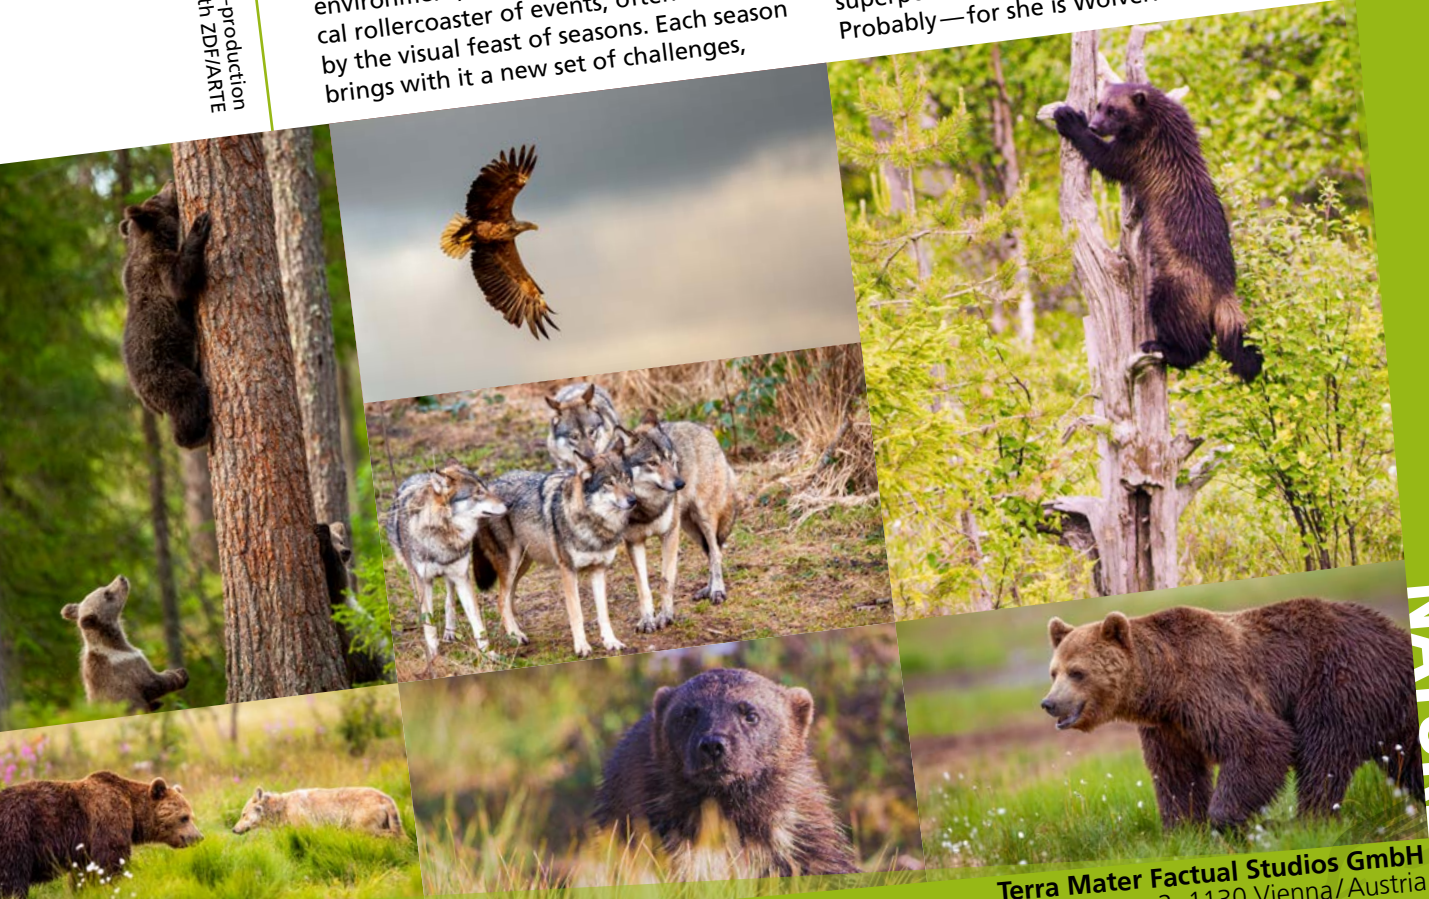

opportunities and milestones which she must face head on—adapt to or die. Documenting her battles against the harshest conditions and some of the fiercest predators, mostly much larger than her, Freya showcases her acute set of instincts, incredible skills, courage and perseverance. Her competitors for food and territory are wily wolves and massive bears—but she is wolverine and not daunted by her foes. She's carved out a niche in this hostile land all alone and she's determined to master her territory. But a whole new challenge awaits her this year; she has just become sexually mature and as a first-time mother, how will she cope when her two young kits arrive?

This journey is hard-wired into her DNA, rearing her young to independence through the harshest winter conditions. If she fails, it's a bitter pill to swallow; climate change and habitat loss are threatening her very existence and every kit counts.

If she succeeds, it will stand testament to the true grit which makes up every ounce of her being. She's uniquely equipped to face all the challenges the harsh wilderness throws at her, but will her arsenal of superpowers be enough? Probably—for she is Wolverine!

NATURE

www.terramater.com

Terra Mater Factual Studios GmbH
Wambachergasse 2, 1130 Vienna/Austria
phone +43-1-87003-0, office@terramater.com
[#terramatters](https://twitter.com/terramatters)